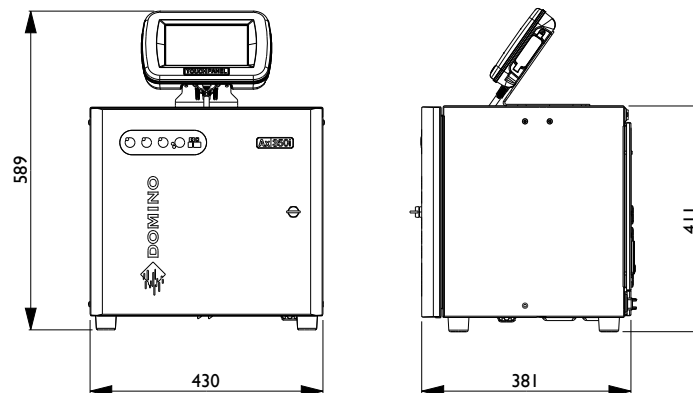

Ax350i

Technical Specification

TECHNICAL SPECIFICATION

SYSTEM SPECIFICATION			
PRINTHEAD	Type	i-Pulse	
	Nozzle sealing technology	✓	
	Nozzle size	60µm	75µm
	Maximum resolution (dpi)	82	64
	Format	Straight	Straight
	Conduit length	3m – Std 6m – Option	3m – Std 6m – Option
	Conduit bend radius (minimum)	65mm	
CABINET	Material	304 stainless steel	
	Size (WxHxD)	430 x 411 x 381 (mm) 16.9 x 16.2 x 15.0 (inch)	
	Weight (dry)	22kg	
	Power requirement	100-240v:4A 50-60Hz	
	Power consumption	40 Watt (idle) 80 Watt (printing)	
	Product detect input port (x1)	✓	
	Shaft encoder input port (x1)	✓	
	USB ports on UI (x2)	✓	
	RFID	13.56 MHz 1.3uW ERP	
INK	Ink cartridge volume	825ml 555ml (heavy duty ink system)	
	Make-up cartridge volume	1200ml	
CONNECTIVITY	Domino protocols	Intercomm 5, Codenet, Intercomm 0	
	PC software suite	QuickDesign V5 & V6 compatible	
	Webserver	✓	
	Domino Cloud compatible*	✓	

CABINET DIMENSIONS

OPTIONS			
HARDWARE PACK	Status pack option	4 stage âacon output (x1) 4 stage alarm output (x1)	
	Comms pack option	Cabinet USB port (x1) Ethernet RJ45 port (x1)	
	Extended comms pack option		Cabinet USB port (x1) Control port (x1) TouchPanel 2/ethernet port (x1)
		RS232 pack option	RS232 port (x1)
		GPIO pack option	I/O – 4 inputs/4 outputs (x1)
	Extended I/O pack option	I/O - 12 inputs / 4 outputs (x1)	
	PERFORMANCE PACK	Professional printing pack	High speed rasters (ST&HS types) Segmented message formats Highest speed DDI Script engine
Operator assistance pack		Label templates Barcode scanning for labels and data entry Local security manager	
Green Pack		20% reduction in make-up emissions. Configurable Printhead and ink-system stand down for reduced power usage	

COMPLIANCE

Domino printers are compliant and sold in more than 100 countries globally.
Certifications : CE, NRTL, CB and FCC 47CFR Part 15B.