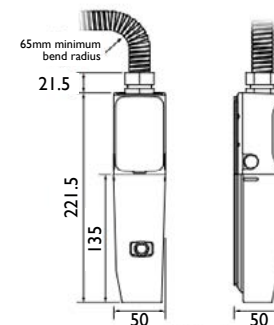

### TECHNICAL SPECIFICATION

SYSTEM SPECIFICATION			
PRINTHEAD	Type	i-Pulse	
	Nozzle sealing technology	✓	
	Nozzle size	60µm	75µm
	Maximum resolution (dpi)	82	64
	Format	Straight	Straight
	Conduit length	3m – Std 6m – Option	3m – Std 6m – Option
	Conduit bend radius (minimum)	65mm	
CABINET	Material	304 stainless steel	
	Size (WxHxD)	430 x 411 x 381 (mm) 16.9 x 16.2 x 15.0 (inch)	
	Weight (dry)	22kg	
	Power requirement	100-240v:4A 50-60Hz	
	Power consumption	40 Watt (idle) 80 Watt (printing)	
	Product detect input port (x1)	✓	
	Shaft encoder input port (x1)	✓	
	USB ports on UI (x2)	✓	
	RFID	13.56 MHz 1.3uW ERP	
INK	Ink cartridge volume	825ml 555ml (heavy duty ink system)	
	Make-up cartridge volume	1200ml	
CONNECTIVITY	Domino protocols	Intercomm 5, Codenet, Intercomm 0	
	PC software suite	QuickDesign V5 & V6 compatible	
	Webserver	✓	
	Domino Cloud compatible*	✓	

### CABINET DIMENSIONS

OPTIONS			
HARDWARE PACK	Status pack option	4 stage âacon output (x1) 4 stage alarm output (x1)	
	Comms pack option	Cabinet USB port (x1) Ethernet RJ45 port (x1)	
	Extended comms pack option		Cabinet USB port (x1) Control port (x1) TouchPanel 2/ethernet port (x1)
		RS232 pack option	RS232 port (x1)
		GPIO pack option	I/O – 4 inputs/4 outputs (x1)
	Extended I/O pack option	I/O - 12 inputs / 4 outputs (x1)	
	PERFORMANCE PACK	Professional printing pack	High speed rasters (ST&HS types) Segmented message formats Highest speed DDI Script engine
Operator assistance pack		Label templates Barcode scanning for labels and data entry Local security manager	
Green Pack		20% reduction in make-up emissions. Configurable Printhead and ink-system stand down for reduced power usage	

### PRINTHEAD DIMENSIONS

[www.ax-series.com](http://www.ax-series.com)

\* Requires Comms Pack

The Domino word mark and device are registered trademarks of Domino Printing Sciences plc